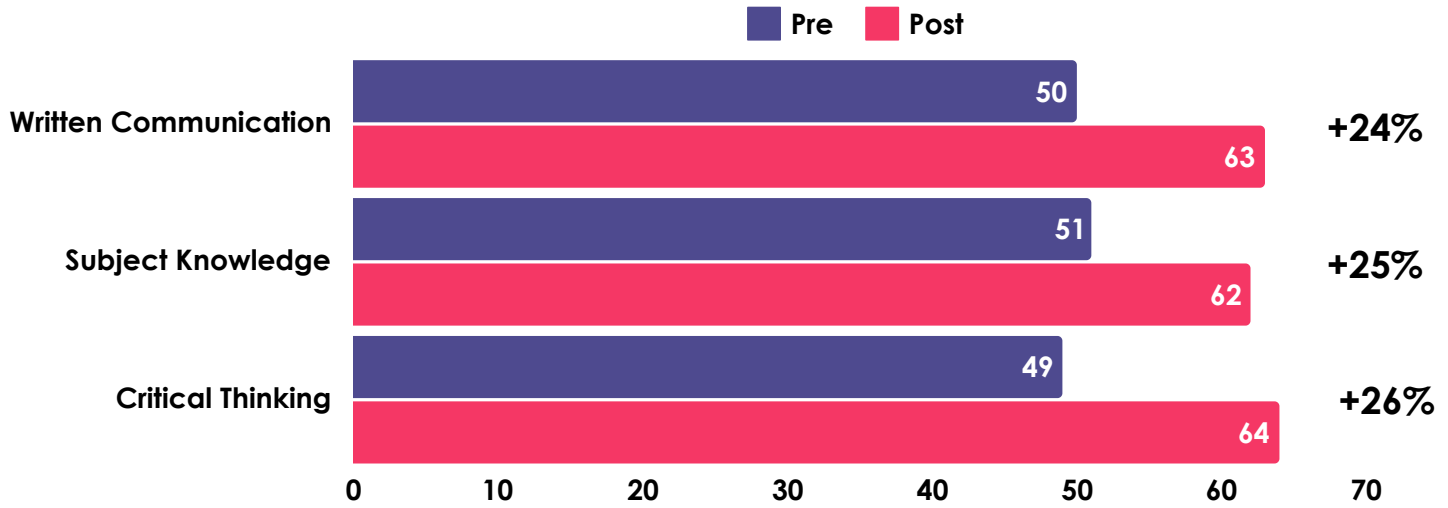

The Scholars Programme Impact 2023-24

On average, students improved by one grade in their Scholars Programme course

Students also progress in soft skills that help them in their educational journey

Scholars Programme students achieve higher academic attainment and university progression than students from similar backgrounds

Scholars Programme students have higher GCSE attainment and higher rates of progression to university.